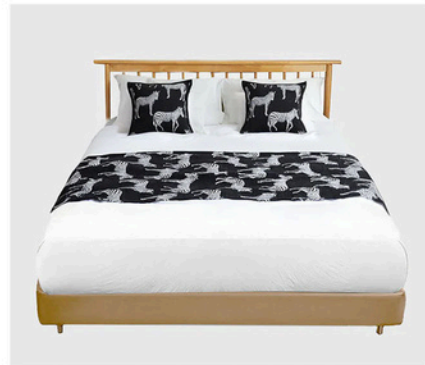

- SKU: BedFlagS73
- Material: Polyester
- Bed width is: 1.8 metre width
- Pillow Size: 45*45*15cm(thick)
- Bed Scarf Runner Size:70*240cm

1.5m 3D Arched Bed Banner Scarf Bedding

Product Code: BF74

- SKU: BedFlagS74
- Material: Polyester
- Bed width: 1.5 metre width
- Cushion Size: 45*45*15cm(thick)
- Bed Scarf Runner Size:70*210cm

1.8m 3D Arched Bed Banner Scarf Bedding

Product Code: BF75

- SKU: BedFlagS75
- Material: Polyester
- Bed width: 1.8 metre width
- Cushion Size: 45*45*15cm(thick)
- Bed Scarf Runner Size:70*240cm

1.5m Light Zebra Scarf Runner Bedding

Product Code: BF76

- SKU: BedFlagS76
- Material: Polyester
- Bed width: 1.5 metre width
- Cushion Size: 45*45*15cm(thick)
- Bed Scarf Runner Size:70*210cm

1.8m Light Zebra Scarf Runner Bedding

Product Code: BF77

- SKU: BedFlagS77
- Material: Polyester
- Bed width is: 1.8 metre width
- Pillow Size: 45*45*15cm(thick)
- Bed Scarf Runner Size:70*240cm

1.5m Bed Black Zebra Bed Scarf Runner

Product Code: BF78

- SKU: BedFlagS78
- Material: Polyester
- Bed width: 1.5 metre width
- Cushion Size: 45*45*15cm(thick)
- Bed Scarf Runner Size:70*210cm