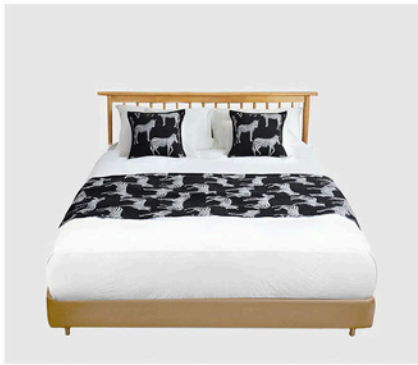

- SKU: BedFlagS73
- Material: Polyester
- Bed width is: 1.8 metre width
- Pillow Size: 45*45*15cm(thick)
- Bed Scarf Runner Size:70*240cm

1.5m 3D Arched Bed Banner Scarf Bedding

Product Code: BF74

- SKU: BedFlagS74
- Material: Polyester
- Bed width: 1.5 metre width
- Cushion Size: 45*45*15cm(thick)
- Bed Scarf Runner Size:70*210cm

1.8m 3D Arched Bed Banner Scarf Bedding

Product Code: BF75

- SKU: BedFlagS75
- Material: Polyester
- Bed width: 1.8 metre width
- Cushion Size: 45*45*15cm(thick)
- Bed Scarf Runner Size:70*240cm

1.5m Light Zebra Scarf Runner Bedding

Product Code: BF76

- SKU: BedFlagS76
- Material: Polyester
- Bed width: 1.5 metre width
- Cushion Size: 45*45*15cm(thick)
- Bed Scarf Runner Size:70*210cm

1.8m Light Zebra Scarf Runner Bedding

Product Code: BF77

- SKU: BedFlagS77
- Material: Polyester
- Bed width is: 1.8 metre width
- Pillow Size: 45*45*15cm(thick)
- Bed Scarf Runner Size:70*240cm

1.5m Bed Black Zebra Bed Scarf Runner

Product Code: BF78

- SKU: BedFlagS78
- Material: Polyester
- Bed width: 1.5 metre width
- Cushion Size: 45*45*15cm(thick)
- Bed Scarf Runner Size:70*210cm