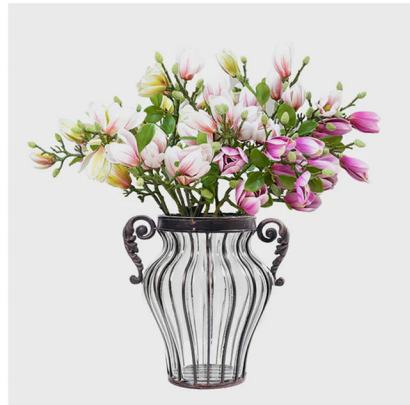

Clear European Vase with Gold Metal Pattern

Product Code: YG301

- SKU: HO-VaseYG3015
- Material: Glass and Gold Metal
- Product Size: 11cm x 15cm x 38cm

Clear European Vase with Two Metal Handle

Product Code: V854C

- SKU: HO-VaseYG8054Clear
- Material: Glass and Gold Metal
- Product Size: 25cm x 33cm

85cm Clear European Vase with Tall Metal Stand

Product Code: V319C

- SKU: HO-VaseYG3019Clear
- Material: Glass and Gold Metal
- Product Size: 27cm x 25cm x 85cm

Clear Cylinder Vase with 4 bunch 9 heads Silk Set

Product Code: VC315

- SKU: YG3015-F001
- Vase Size: 11cm x 15cm x 38cm
- Flower Color: Champion
- Flower Type: Rose

Clear Vase with 6 bunch 4 heads Magnolia Denudata Set

Product Code: VC805

- SKU: YG8054Clear-F007
- Vase Size: 16cm x 20cm x 35cm
- Flower Color: Purple
- Flower Type: Magnolia denudate

85cm Clear Vase with 12 pcs. Artificial Flower Set

Product Code: VCF12

- SKU: Vase3019ClearwRedF12
- Vase Size: 27cm x 25cm x 85cm
- Flower Color: Dark Pink
- Vase Material: Glass and Gold Metal