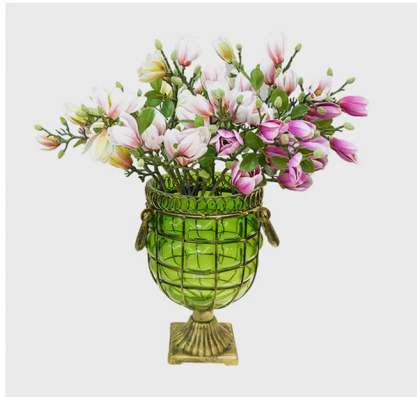

**Flower Vase with 6 bunch
5 heads Artificial Silk Rose Set**

Product Code: FV85G

- SKU: YG1885G-F006
- Vase Size: 20cm x 13cm x 47cm
- Vase Color: Green
- Flower Color: Pink

**67cm Floor Vase with
10pcs. Artificial Flower Set**

Product Code: VG53W

- SKU: Vase0053GreenWhiteF10
- Vase Size: 27cm x 22cm x 67cm
- Vase Color: Green
- Flower Color: White

**51cm Floor Vase with
12pcs Artificial Flower Set**

Product Code: FV88G

- SKU: Vase4880GreenwRedF12
- Vase Size: 25cm x 20cm x 51cm
- Vase Color: Green
- Flower Color: Dark Pink

**67cm Floor Vase with
12pcs Artificial Flower Set**

Product Code: V053G

- Vase0053GreenwRedF12
- Material: Glass and Gold Metal
- Flower Size: 85cm
- Vase Size: 27cm x 22cm x 67cm

**51cm Floor Vase with Magnolia
Denudata Artificial Flower Set**

Product Code: YG45G

- SKU: YG8045G-F007
- Vase Size: 10cm x 16cm x 26cm
- Vase Color: Green
- Flower Color: Purple
- Flower Type: Magnolia denudate

**Flower Vase with 4 Bunch
9 heads Artificial Flower Set**