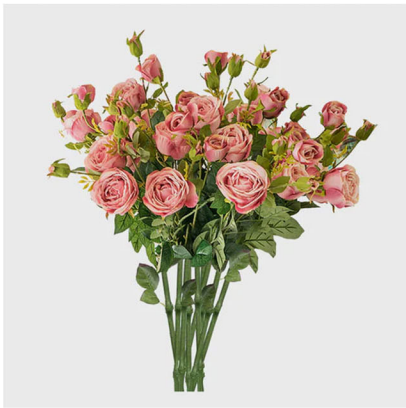

**10 Bunch Artificial
Rose 6 Heads Pink**

Product Code: ARPH6

- SKU: HO-F002
- Material: Material: Silk and plastic
- Flower Type: Rose
- Size: 65cm
- Color: Pink