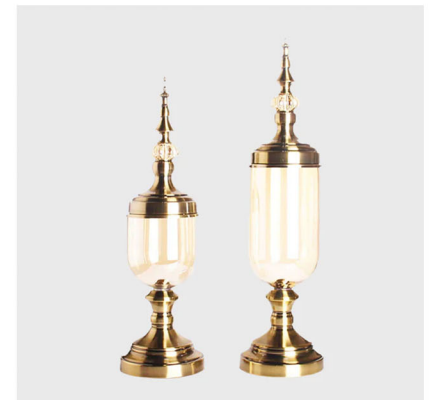

Product Code: VCF1B

- SKU: VaseCupLargewBlueF
- Material: Glass and metal
- Dimension: 13cm x 28.5cm
- Weight: Small and Large 1.3kg with set 3kg

25cm Transparent Vase with Metal Base

Product Code: TVCS1

- SKU: VaseCupSmall
- Material: Glass and metal
- Dimension: 13cm x 25cm
- Weight: Small and Large 1.3kg with set 3kg

Clear European Vase with Gold Metal Pattern

Product Code: VGP2F

- SKU: VaseGSetGoldwPinkF
- Material: Glass and metal
- Dimension: 14cmx48cm & 14cmx24cm
- Colors available: Gold

Clear European Vase with Gold Metal Pattern

Product Code: VG20L

- SKU: VaseGSetGoldwWhiteF
- Material: Glass and metal
- Dimension: 14cmx48cm & 14cmx24cm
- Colors available: Gold

Clear European Vase with Gold Metal Pattern

Product Code: VSG1

- SKU: VaseGSetGold
- Material: Glass and metal
- Dimension: 14cmx48cm & 14cm x 55cm
- Colors available: Gold

24cm Transparent Vase with Candle

Product Code: VC32S

- SKU: Vase320SmallwCandle
- Dimension: 20cm x 34cm
- Material: Glass and metal
- Color: Bronze