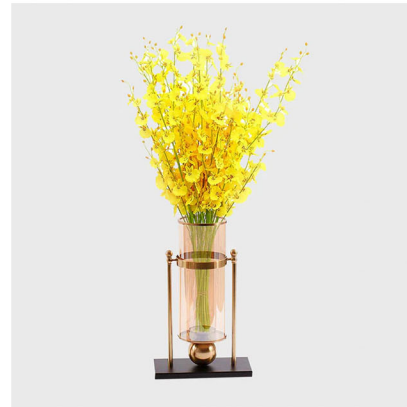

- SKU: VaseCupSmall
- Material: Glass and metal
- Dimension: 13cm x 25cm
- Weight: Small and Large 1.3kg with set 3kg

Clear European Vase with Gold Metal Pattern

Product Code: VGP2F

- SKU: VaseGSetGoldwPinkF
- Material: Glass and metal
- Dimension: 14cmx48cm & 14cmx24cm
- Colors available: Gold

Clear European Vase with Gold Metal Pattern

Product Code: VG20L

- SKU: VaseGSetGoldwWhiteF
- Material: Glass and metal
- Dimension: 14cmx48cm & 14cmx24cm
- Colors available: Gold

Clear European Vase with Gold Metal Pattern

Product Code: VSG1

- SKU: VaseGSetGold
- Material: Glass and metal
- Dimension: 14cmx48cm & 14cm x 55cm
- Colors available: Gold

24cm Transparent Vase with Candle

Product Code: VC32S

- SKU: Vase320SmallwCandle
- Dimension: 20cm x 34cm
- Material: Glass and metal
- Color: Bronze

42cm Transparent Vase with Yellow Artificial Flower

Product Code: V320L

- SKU: Vase320LargewYellowF
- Material: Glass and metal
- Vase Size: 26cm x 42cm
- Color: Bronze

42cm 32cm Transparent Vase with Yello Flower & Candle Set