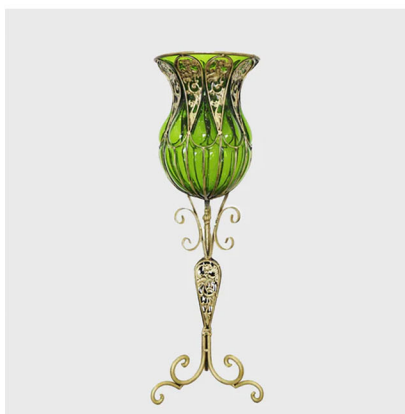

soga[®]

VASES

C A T A L O G

Green European Vase with Two Metal Handle

Product Code: V38G

- SKU: HO-VaseYG8038G
- Material: Glass and Gold Metal
- Product Size: 12cm x 14cm x 27cm

Green European Vase with Metal Handle

Product Code: V43G

- SKU: HO-VaseYG8043G
- Material: Glass and Gold Metal
- Product Size: 16cm x 29cm

Green European Vase with Metal Handle

Product Code: V45G

- SKU: HO-VaseYG8045G
- Material: Glass and Gold Metal
- Product Size: 11cm x 11cm x 23cm

Green European Vase with Two Gold Metal Handle

Product Code: V85G

- SKU: HO-VaseYG1885G
- Material: Glass and Gold Metal
- Product Size: 20cm x 13cm x 47cm

85cm Glass Vase with Tall Metal Stand

Product Code: V19G

- SKU: VaseYG3019Green
- Material: Glass and Gold Metal
- Product Size: 27cm x 25cm x 85cm

67cm Glass Vase with Metal Handle

Product Code: V53G

- SKU: VaseYG0053Green
- Material: Glass and Gold Metal
- Product Size: 27cm x 22cm x 67cm