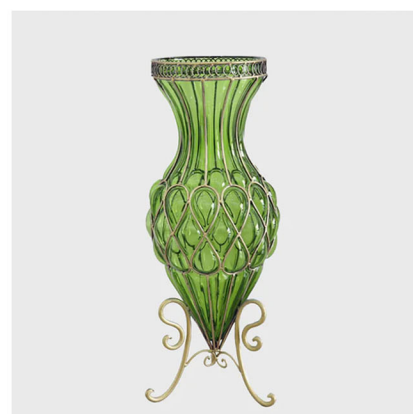

soga[®]

VASES

C A T A L O G

Green European Vase with Two Metal Handle

Product Code: V38G

- SKU: HO-VaseYG8038G
- Material: Glass and Gold Metal
- Product Size: 12cm x 14cm x 27cm

Green European Vase with Metal Handle

Product Code: V43G

- SKU: HO-VaseYG8043G
- Material: Glass and Gold Metal
- Product Size: 16cm x 29cm

Green European Vase with Metal Handle

Product Code: V45G

- SKU: HO-VaseYG8045G
- Material: Glass and Gold Metal
- Product Size: 11cm x 11cm x 23cm

Green European Vase with Two Gold Metal Handle

Product Code: V85G

- SKU: HO-VaseYG1885G
- Material: Glass and Gold Metal
- Product Size: 20cm x 13cm x 47cm

85cm Glass Vase with Tall Metal Stand

Product Code: V19G

- SKU: VaseYG3019Green
- Material: Glass and Gold Metal
- Product Size: 27cm x 25cm x 85cm

67cm Glass Vase with Metal Handle

Product Code: V53G

- SKU: VaseYG0053Green
- Material: Glass and Gold Metal
- Product Size: 27cm x 22cm x 67cm