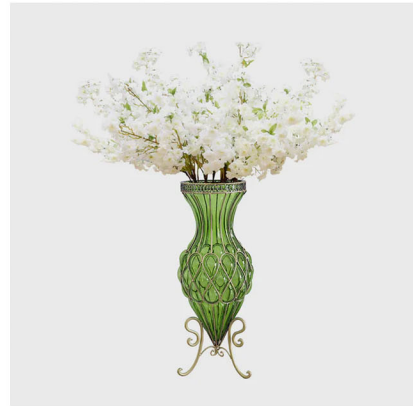

Product Code: V43G

- SKU: HO-VaseYG8043G
- Material: Glass and Gold Metal
- Product Size: 16cm x 29cm

Green European Vase with Metal Handle

Product Code: V45G

- SKU: HO-VaseYG8045G
- Material: Glass and Gold Metal
- Product Size: 11cm x 11cm x 23cm

Green European Vase with Two Gold Metal Handle

Product Code: V85G

- SKU: HO-VaseYG1885G
- Material: Glass and Gold Metal
- Product Size: 20cm x 13cm x 47cm

85cm Glass Vase with Tall Metal Stand

Product Code: V19G

- SKU: VaseYG3019Green
- Material: Glass and Gold Metal
- Product Size: 27cm x 25cm x 85cm

67cm Glass Vase with Metal Handle

Product Code: V53G

- SKU: VaseYG0053Green
- Material: Glass and Gold Metal
- Product Size: 27cm x 22cm x 67cm

**Flower Vase with 6 bunch
5 heads Artificial Silk Rose Set**

Product Code: FV85G

- SKU: YG1885G-F006
- Vase Size: 20cm x 13cm x 47cm
- Vase Color: Green
- Flower Color: Pink

**67cm Floor Vase with
10pcs. Artificial Flower Set**