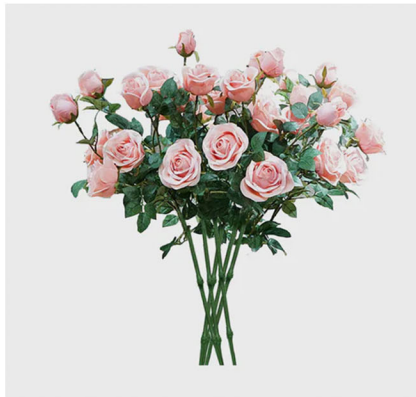

Product Code: AFLN5

- SKU: HO-F005
- Material: Silk and plastic
- Flower Type: Lilium nanum
- Size: 34cm
- Color: White

**6 Bunch Artificial
Rose 5 Heads Pink**

Product Code: AFHP6

- SKU: HO-F006
- Material: Silk and plastic
- Flower Type: Rose
- Size: 90cm
- Color: Pink