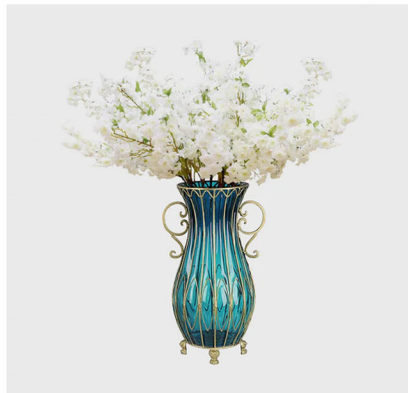

Product Code: Y038B

- SKU: YG8038B-F004
- Vase Size: 12cm x 14cm x 27cm
- Flower Color: Red, Pink, and Orange.
Different colors per head
- Flower Type: Rose

**Blue Vase with 8 bunch 3 heads
Artificial Silk Hibiscus Set**

Product Code: Y232B

- SKU: YG2325B-F003
- Vase Size: 10cm x 14cm x 26cm
- Flower Color: Pink
- Flower Type: Hibiscus

**Blue Vase with 8 bunch
5 heads Artificial Silk Rose Set**

Product Code: Y311B

- SKU: YG2311B-F009
- Vase Size: 22.5cm x 15.5cm x 40cm
- Flower Color: Light Pink
- Flower Type: Rose

**Blue Vase with 10 bunch 6 heads
Artificial Silk Lilium Nanum Set**

Product Code: Y325B

- SKU: YG2325B-F005
- Vase Size: 10cm x 14cm x 26cm
- lower Type: Lilium nanum
- Flower Color: White

**Blue Vase with 10 bunch 6 heads
Artificial Silk Lilium Nanum Set**

Product Code: Y804B

- SKU: YG8043Blue-F005
- Vase Size: 16cm x 29cm
- Flower Color: White
- Flower Type: Lilium nanum

**51cm Vase with 10 pieces
White Artificial Flower Set**

Product Code: V880B

- SKU: Vase4880BlueWhiteF10
- Vase Size: 25cm x 20cm x 51cm
- Vase Colors: Blue
- Flower Material: Plastic and Silk