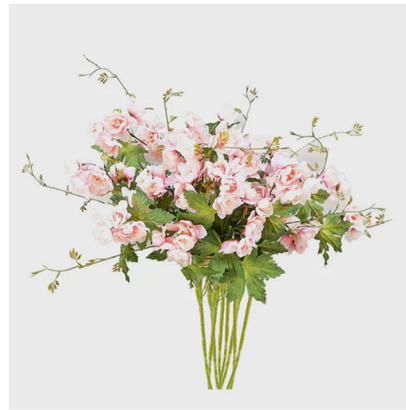

Product Code: AMD4H

- SKU: HO-F007
- Material: Silk and plastic
- Flower Type: Magnolia Denudate
- Size: 65cm
- Color: Purple

**10 Bunch Artificial
Rose 6 Heads Pink**

Product Code: ARPH6

- SKU: HO-F002
- Material: Material: Silk and plastic
- Flower Type: Rose
- Size: 65cm
- Color: Pink