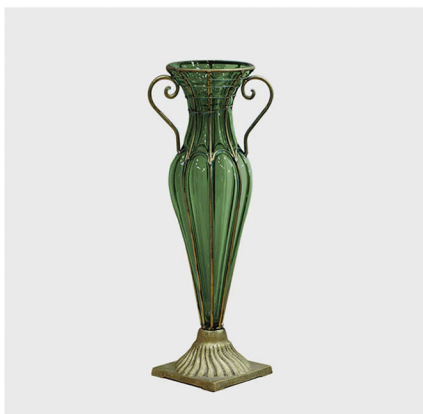

soga[®]

VASES

C A T A L O G

Green European Vase with Two Metal Handle

Product Code: V38G

- SKU: HO-VaseYG8038G
- Material: Glass and Gold Metal
- Product Size: 12cm x 14cm x 27cm

Green European Vase with Metal Handle

Product Code: V43G

- SKU: HO-VaseYG8043G
- Material: Glass and Gold Metal
- Product Size: 16cm x 29cm

Green European Vase with Metal Handle

Product Code: V45G

- SKU: HO-VaseYG8045G
- Material: Glass and Gold Metal
- Product Size: 11cm x 11cm x 23cm

Green European Vase with Two Gold Metal Handle

Product Code: V85G

- SKU: HO-VaseYG1885G
- Material: Glass and Gold Metal
- Product Size: 20cm x 13cm x 47cm

85cm Glass Vase with Tall Metal Stand

Product Code: V19G

- SKU: VaseYG3019Green
- Material: Glass and Gold Metal
- Product Size: 27cm x 25cm x 85cm

67cm Glass Vase with Metal Handle

Product Code: V53G

- SKU: VaseYG0053Green
- Material: Glass and Gold Metal
- Product Size: 27cm x 22cm x 67cm