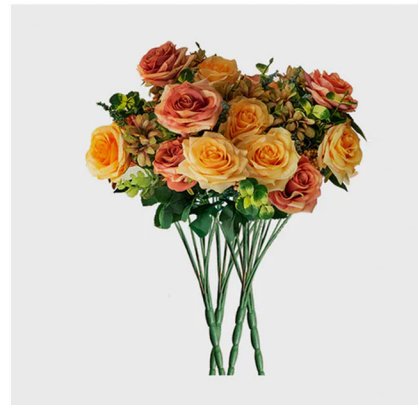

**25cm 28.5cm Transparent
Vase with Blue Flower Set**

Product Code: AFP9

- SKU: HO-F009
- Material: Silk and plastic
- Flower Type: Rose
- Size: 90cm
- Color: Light Pink

**8 Bunch Artificial Rose
5 Heads Pink**

Product Code: AFHP8

- SKU: HO-F008
- Material: Silk and plastic
- Flower Type: Rose
- Size: 90cm
- Color: Pink

**4 Bunch Artificial Rose
11 Heads**

Product Code: ARH11

- SKU: HO-F004
- Material: Silk and plastic
- Flower Type: Rose
- Size: 50cm
- Color: Red, Pink, and Orange. Different colors per head