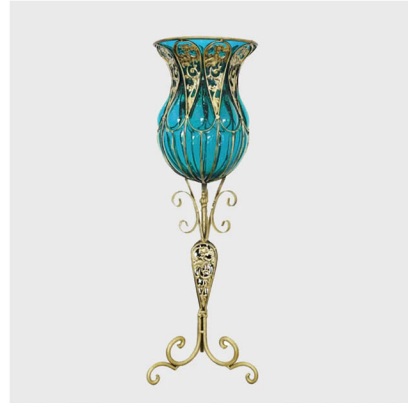

**67cm Floor Vase with
12pcs Artificial Flower Set**

Product Code: V053G

- Vase0053GreenwRedF12
- Material: Glass and Gold Metal
- Flower Size: 85cm
- Vase Size: 27cm x 22cm x 67cm

**51cm Floor Vase with Magnolia
Denudata Artificial Flower Set**

Product Code: YG054

- SKU: YG8054-F001
- Vase Size: 16cm x 20cm x 35cm
- Vase Color: Green
- Flower Color: Champion
- Flower Type: Rose

**Flower Vase with 4 Bunch
9 heads Artificial Flower Set**

Product Code: YG43G

- SKU: YG8043G-F001
- Vase Size: 16cm x 29cm
- Vase Color: Green
- Flower Color: Champion
- Flower Type: Rose

**67cm Blue Floor Vase
with Metal Stand**

Product Code: V053B

- SKU: VaseYG0053Blue
- Material: Glass and Gold Metal
- Product Size: 27cm x 22cm x 67cm

**85cm Blue Floor Vase with
Tall Metal Stand**

Product Code: V019B

- SKU: VaseYG3019Blue
- Material: Glass and Gold Metal
- Product Size: 27cm x 25cm x 85cm

**51cm Blue Floor Vase
with Metal Stand**

Product Code: V880B