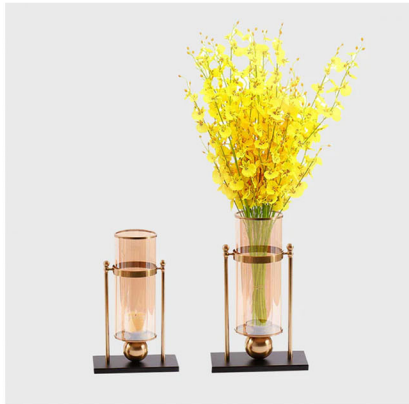

- SKU: VaseCupSmall
- Material: Glass and metal
- Dimension: 13cm x 25cm
- Weight: Small and Large 1.3kg with set 3kg

Clear European Vase with Gold Metal Pattern

Product Code: VGP2F

- SKU: VaseGSetGoldwPinkF
- Material: Glass and metal
- Dimension: 14cmx48cm & 14cmx24cm
- Colors available: Gold

Clear European Vase with Gold Metal Pattern

Product Code: VG20L

- SKU: VaseGSetGoldwWhiteF
- Material: Glass and metal
- Dimension: 14cmx48cm & 14cmx24cm
- Colors available: Gold

Clear European Vase with Gold Metal Pattern

Product Code: VSG1

- SKU: VaseGSetGold
- Material: Glass and metal
- Dimension: 14cmx48cm & 14cm x 55cm
- Colors available: Gold

24cm Transparent Vase with Candle

Product Code: VC32S

- SKU: Vase320SmallwCandle
- Dimension: 20cm x 34cm
- Material: Glass and metal
- Color: Bronze

42cm Transparent Vase with Yellow Artificial Flower

Product Code: V320L

- SKU: Vase320LargewYellowF
- Material: Glass and metal
- Vase Size: 26cm x 42cm
- Color: Bronze

42cm 32cm Transparent Vase with Yello Flower & Candle Set