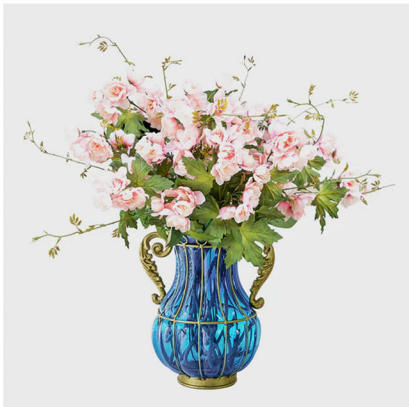

**Blue European Vase
with Metal Stand**

Product Code: V043B

- SKU: HO-VaseYG8043Blue
- Material: Glass and Gold Metal
- Product Size: 16cm x 29cm

**Blue Vase with 4 bunch
11 Heads Artificial Silk Rose Set**

Product Code: V225B

- SKU: YG2325B-F004
- Vase Size: 10cm x 14cm x 26cm
- Flower Color: Red, Pink, and Orange
Different colors per head
- Flower Type: Rose

**Blue Vase with 4 bunch
11 Heads Artificial Silk Rose Set**

Product Code: Y038B

- SKU: YG8038B-F004
- Vase Size: 12cm x 14cm x 27cm
- Flower Color: Red, Pink, and Orange.
Different colors per head
- Flower Type: Rose

**Blue Vase with 8 bunch 3 heads
Artificial Silk Hibiscus Set**