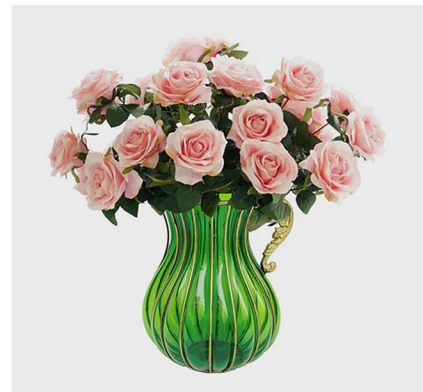

**67cm Floor Vase with
12pcs Artificial Flower Set**

Product Code: V053G

- Vase0053GreenwRedF12
- Material: Glass and Gold Metal
- Flower Size: 85cm
- Vase Size: 27cm x 22cm x 67cm

**51cm Floor Vase with Magnolia
Denudata Artificial Flower Set**

Product Code: YG45G

- SKU: YG8045G-F007
- Vase Size: 10cm x 16cm x 26cm
- Vase Color: Green
- Flower Color: Purple
- Flower Type: Magnolia denudate

**Flower Vase with 4 Bunch
9 heads Artificial Flower Set**

Product Code: YG054

- SKU: YG8054-F001
- Vase Size: 16cm x 20cm x 35cm
- Vase Color: Green
- Flower Color: Champion
- Flower Type: Rose

**Flower Vase with 4 Bunch
9 heads Artificial Flower Set**

Product Code: YG43G

- SKU: YG8043G-F001
- Vase Size: 16cm x 29cm
- Vase Color: Green
- Flower Color: Champion
- Flower Type: Rose

**67cm Blue Floor Vase
with Metal Stand**

Product Code: V053B

- SKU: VaseYG0053Blue
- Material: Glass and Gold Metal
- Product Size: 27cm x 22cm x 67cm