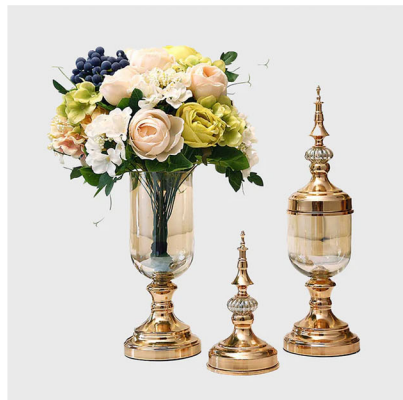

Product Code: VCSB1

- SKU: VaseCupSetwBlueF
- Material: Glass and metal
- Weight: Small and Large 1.3kg with set 3kg
- Dimension: 13cm x 28.5cm and Small 13cm x 25cm

28.5cm Transparent Vase Filler with Blue Flower Set

Product Code: VCF1B

- SKU: VaseCupLargewBlueF
- Material: Glass and metal
- Dimension: 13cm x 28.5cm
- Weight: Small and Large 1.3kg with set 3kg

25cm Transparent Vase with Metal Base

Product Code: TVCS1

- SKU: VaseCupSmall
- Material: Glass and metal
- Dimension: 13cm x 25cm
- Weight: Small and Large 1.3kg with set 3kg

Clear European Vase with Gold Metal Pattern

Product Code: VGP2F

- SKU: VaseGSetGoldwPinkF
- Material: Glass and metal
- Dimension: 14cmx48cm & 14cmx24cm
- Colors available: Gold

Clear European Vase with Gold Metal Pattern

Product Code: VG20L

- SKU: VaseGSetGoldwWhiteF
- Material: Glass and metal
- Dimension: 14cmx48cm & 14cmx24cm
- Colors available: Gold

Clear European Vase with Gold Metal Pattern