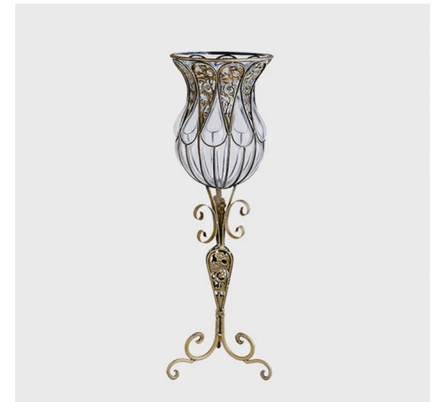

Green European Vase with Two Gold Metal Handle

Product Code: V85G

- SKU: HO-VaseYG1885G
- Material: Glass and Gold Metal
- Product Size: 20cm x 13cm x 47cm

85cm Glass Vase with Tall Metal Stand

Product Code: V19G

Product Code: Y804B

- SKU: YG8043Blue-F005
- Vase Size: 16cm x 29cm
- Flower Color: White
- Flower Type: Lilium nanum

**51cm Vase with 10 pieces
White Artificial Flower Set**

Product Code: V880B

- SKU: Vase4880BlueWhiteF10
- Vase Size: 25cm x 20cm x 51cm
- Vase Colors: Blue
- Flower Material: Plastic and Silk

Clear European Vase with Gold Metal Pattern

Product Code: YG301

- SKU: HO-VaseYG3015
- Material: Glass and Gold Metal
- Product Size: 11cm x 15cm x 38cm

Clear European Vase with Two Metal Handle

Product Code: V854C

- SKU: HO-VaseYG8054Clear
- Material: Glass and Gold Metal
- Product Size: 25cm x 33cm

85cm Clear European Vase with Tall Metal Stand

Product Code: V319C

- SKU: HO-VaseYG3019Clear
- Material: Glass and Gold Metal
- Product Size: 27cm x 25cm x 85cm