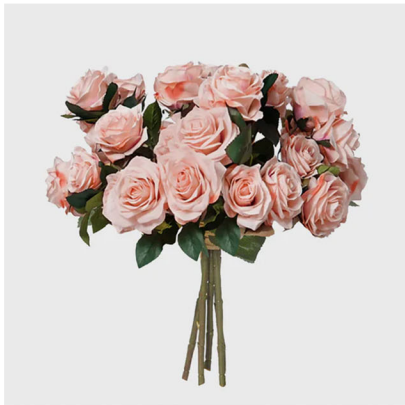

Product Code: V320S

- SKU: Vase320SetwYellowF
- Material: Glass and metal
- Dimension: Small: 20cm x 34cm and Large: 26cm x 42cm
- Flower: 95cm

Green Diamond Cut Vase with Gold Accent

Product Code: GDV01

- SKU: GVaseGreen
- Material: Glass and Gold Metal
- Large Size: 20cm x 7cm x 34cm
- Medium Size: 19cm x 7cm x 17.5cm
- Color: Green

**10 pcs Artificial
Silk Flower Yellow**

Product Code: ASFY1

- SKU: AFlowerYellowX10
- Material: Silk and Plastic
- Product Size: 12cm x 14cm x 27cm
Sizes: Blue and White - 50cm (height)
45cm (width) Yellow - 100cm height

**3 pcs Artificial Silk
with 15 Heads Rose White**

Product Code: ASFW1

- SKU: AFlowerWhiteSet
- Material: Glass and Gold Metal
- Colors: Blue, White, and Yellow
Sizes: Blue & White - 50cm (h)*45cm (w)
and Yellow - 100cm height