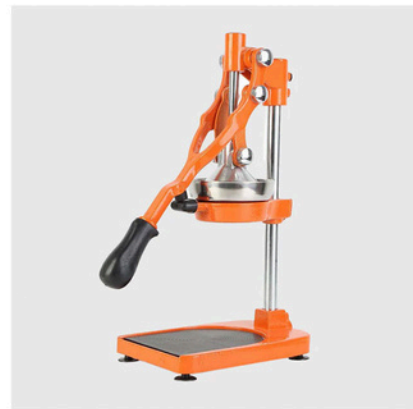

soga®

MANUAL JUICERS

C A T A L O G

Stainless Steel Manual Juicer Gold

Product Code: JS22

- SKU: JuicerStainlessSteel122
- Material: Aluminum Alloy w/ Painting
- Height: 48cm Base size: 21x25cm
- Handle Length: 24cm
- Handle Material: Rubber Handle

Product Code: JMP4

- SKU: JuicerManualPink
- Material: Solid Cast Iron construction with Food Grade 304 Stainless Steel
- Juicer cup Height: 8cm
- Juicer cup Diameter: 12cm

Stainless Steel Manual Juicer Squeezer

Product Code: JMS5

- SKU: JuicerManualSS
- Funnel material: Stainless steel
- Juicer cup Height: 8cm
- Juicer cup Diameter: 12cm

Stainless Steel Manual Juicer Squeezer Black

Product Code: JMB6

- SKU: JuicerManualLGEBB
- Funnel material: Stainless steel
- Juicer cup Height: 8cm
- Juicer cup Diameter: 12cm

Stainless Steel Manual Juicer Squeezer Orange

Product Code: JMO7

- SKU: JuicerManualLGEOO
- Funnel material: Stainless steel
- Juicer cup Height: 8cm
- Juicer cup Diameter: 12cm

Cold Press Slow Juicer Green